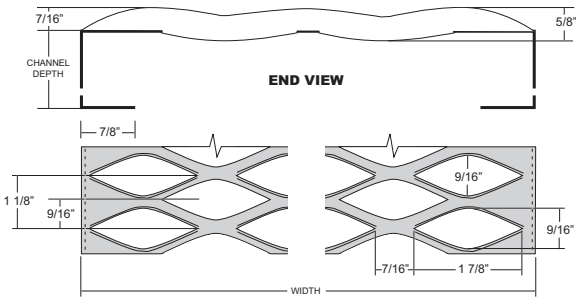

PERFORATED METAL

Please Ask Your Salesman For More Information.

DIAMOND-GRIP SAFETY GRATING

GALVANIZED

	Width	Channel	Gauge	Wgt. Lb/Ft	Length
3 diamond	7"	2"	12	4.4	12'
4 diamond	9-1/2"	2"	12	5.1	12'
5 diamond	11-3/4"	2"	12	6.1	12'

OTHER SIZES AVAILABLE